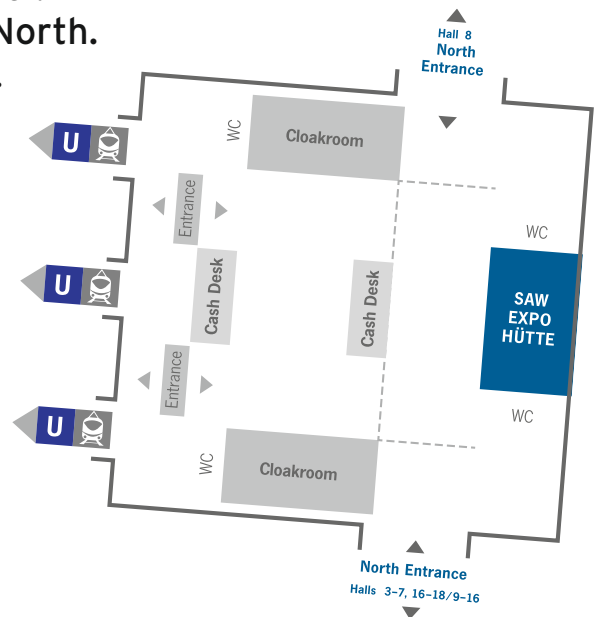

Industry Partner

DIE SÄGEBÖRSE

FWI
Fachverband Holzwerkstoffe e.V.

MESSE FRIEDRICHSHAFEN
NÄHER AM KUNDEN

Supported by

Tube
Düsseldorf

Messe Düsseldorf